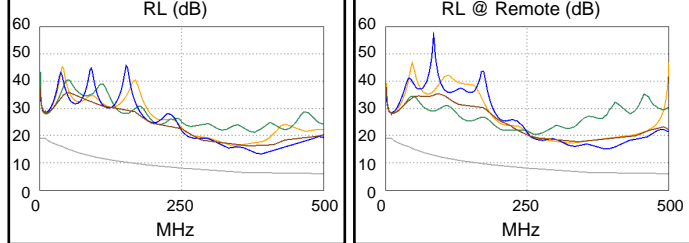

Compliant Network Standards:
10BASE-T   100BASE-TX   100BASE-T4
1000BASE-T   2.5GBASE-T   5GBASE-T
10GBASE-T   ATM-25   ATM-51
ATM-155   100VG-AnyLan   TR-4
TR-16 Active   TR-16 Passive