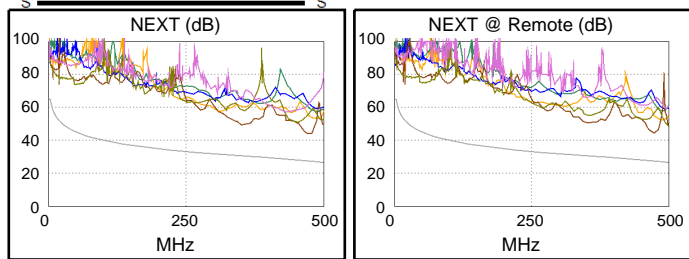

**Cable ID/ Test ID: PCF6A-10CU-0150-G-001**

**Test Limit: ISO11801 Channel Class Ea**  
Limits Version: V7.11  
Date / Time: 2026/01/27 16:29:02  
Operator: Lanberg  
**Headroom 16.2 dB (NEXT 3,6-4,5)**  
Cable Type: Cat 6A S/FTP  
NVP: 77.0%

Main: Versiv  
S/N: 24410021  
Software Version: V6.14 Build 9  
Calibration Date: 2025/05/28  
Adapter: DSX-602 (DSX-CHA004)  
S/N: 25073276

**Test Summary: PASS**

Remote: Versiv  
S/N: 24250049  
Software Version: V6.14 Build 9  
Calibration Date: 2025/05/28  
Adapter: DSX-602R (DSX-CHA004)  
S/N: 25073277

Length (m), Limit 100.0	[Pair 1,2]	1.6
Prop. Delay (ns), Limit 555	[Pair 3,6]	7
Delay Skew (ns), Limit 50	[Pair 1,2]	0
Resistance (ohms), Limit 25.00	[Pair 1,2]	0.68
Insertion Loss Margin (dB)	[Pair 7,8]	42.7
Frequency (MHz)	[Pair 7,8]	403.0
Limit (dB)	[Pair 7,8]	43.8

	Worst Case Margin		Worst Case Value	
N/A	MAIN	SR	MAIN	SR
Worst Pair	3,6-4,5	3,6-4,5	3,6-4,5	3,6-4,5
<b>NEXT (dB)</b>	16.2	16.7	16.2	16.8
Freq. (MHz)	475.0	473.0	475.0	475.0
Limit (dB)	27.6	27.7	27.6	27.6
Worst Pair	3,6	3,6	3,6	3,6
<b>PS NEXT (dB)</b>	18.7	19.2	18.8	19.3
Freq. (MHz)	472.0	473.0	475.0	475.0
Limit (dB)	24.7	24.6	24.5	24.5