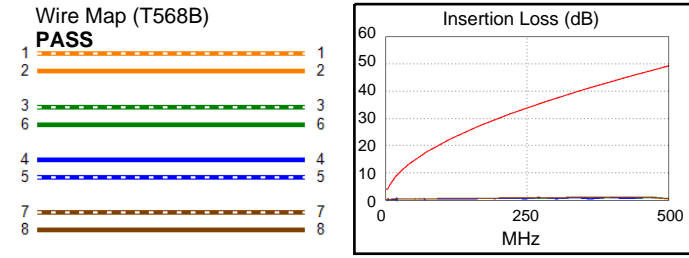

**Cable ID/ Test ID: PCF6A-10CU-0150-G-001**

**Test Limit: ISO11801 Channel Class Ea**  
Limits Version: V7.11  
Date / Time: 2026/01/27 16:29:02  
Operator: Lanberg  
**Headroom 16.2 dB (NEXT 3,6-4,5)**  
Cable Type: Cat 6A S/FTP  
NVP: 77.0%

Length (m), Limit 100.0	[Pair 1,2]	1.6
Prop. Delay (ns), Limit 555	[Pair 3,6]	7
Delay Skew (ns), Limit 50	[Pair 1,2]	0
Resistance (ohms), Limit 25.00	[Pair 1,2]	0.68
Insertion Loss Margin (dB)	[Pair 7,8]	42.7
Frequency (MHz)	[Pair 7,8]	403.0
Limit (dB)	[Pair 7,8]	43.8