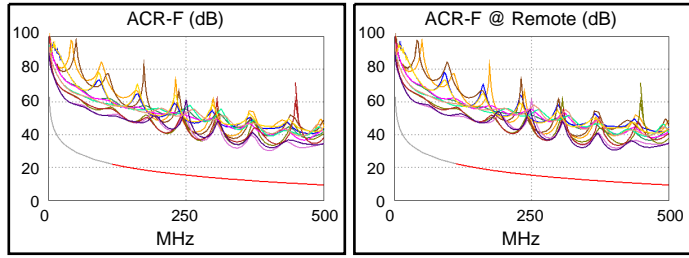

PASS	MAIN	SR	MAIN	SR
Worst Pair	3,6-4,5	1,2-7,8	3,6-4,5	3,6-4,5
ACR-N (dB)	24.7	24.4	62.7	63.3
Freq. (MHz)	3.9	1.0	475.0	475.0
Limit (dB)	59.2	61.0	-19.7	-19.7
Worst Pair	3,6	7,8	3,6	3,6
PS ACR-N (dB)	24.8	25.5	65.1	65.6
Freq. (MHz)	3.9	3.0	475.0	475.0
Limit (dB)	56.7	58.0	-22.7	-22.7