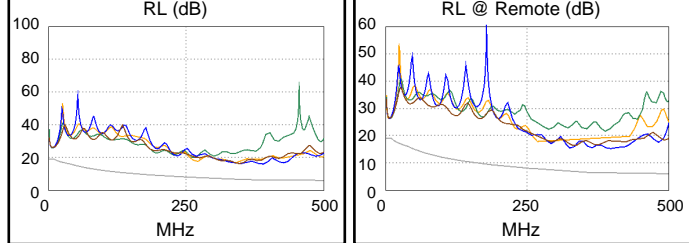

Compliant Network Standards:
10BASE-T 100BASE-TX 100BASE-T4
1000BASE-T 2.5GBASE-T 5GBASE-T
10GBASE-T ATM-25 ATM-51
ATM-155 100VG-AnyLan TR-4
TR-16 Active TR-16 Passive