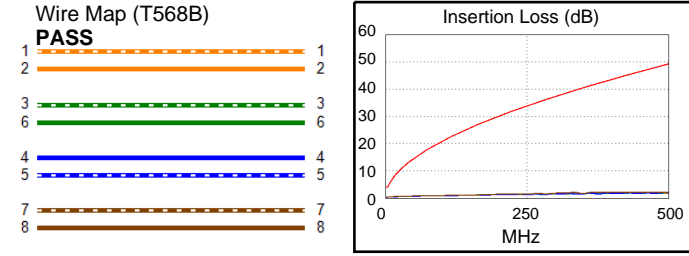

**Cable ID/ Test ID: PCF6A-10CU-0300-S-001**

**Test Limit: ISO11801 Channel Class Ea**  
Limits Version: V7.11  
Date / Time: 2026/01/26 17:17:17  
Operator: Lanberg  
**Headroom 19.8 dB (NEXT 3,6-7,8)**  
Cable Type: Cat 6A S/FTP  
NVP: 77.0%

Length (m), Limit 100.0	[Pair 1,2]	3.5
Prop. Delay (ns), Limit 555	[Pair 3,6]	15
Delay Skew (ns), Limit 50	[Pair 1,2]	0
Resistance (ohms), Limit 25.00	[Pair 3,6]	1.29
Insertion Loss Margin (dB)	[Pair 7,8]	45.2
Frequency (MHz)	[Pair 7,8]	466.0
Limit (dB)	[Pair 7,8]	47.4