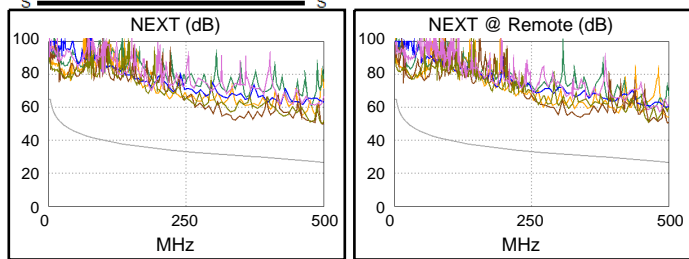

**Cable ID/ Test ID: PCF6A-10CU-0300-S-001**

**Test Limit: ISO11801 Channel Class Ea**  
Limits Version: V7.11  
Date / Time: 2026/01/26 17:17:17  
Operator: Lanberg  
**Headroom 19.8 dB (NEXT 3,6-7,8)**  
Cable Type: Cat 6A S/FTP  
NVP: 77.0%

Main: Versiv  
S/N: 24410021  
Software Version: V6.14 Build 9  
Calibration Date: 2025/05/28  
Adapter: DSX-602 (DSX-CHA004)  
S/N: 25073277

**Test Summary: PASS**

Remote: Versiv  
S/N: 24250049  
Software Version: V6.14 Build 9  
Calibration Date: 2025/05/28  
Adapter: DSX-602R (DSX-CHA004)  
S/N: 25073276

Length (m), Limit 100.0	[Pair 1,2]	3.5
Prop. Delay (ns), Limit 555	[Pair 3,6]	15
Delay Skew (ns), Limit 50	[Pair 1,2]	0
Resistance (ohms), Limit 25.00	[Pair 3,6]	1.29
Insertion Loss Margin (dB)	[Pair 7,8]	45.2
Frequency (MHz)	[Pair 7,8]	466.0
Limit (dB)	[Pair 7,8]	47.4

Worst Case Margin Worst Case Value

N/A	MAIN	SR	MAIN	SR
Worst Pair	3,6-7,8	3,6-7,8	3,6-4,5	3,6-4,5
<b>NEXT (dB)</b>	19.9	19.8	23.3	23.0
Freq. (MHz)	3.9	3.1	498.0	483.0
Limit (dB)	63.3	64.8	26.6	27.2
Worst Pair	3,6	3,6	3,6	3,6
<b>PS NEXT (dB)</b>	19.3	20.6	22.8	22.9
Freq. (MHz)	3.9	3.5	480.0	463.0
Limit (dB)	60.8	61.5	24.3	25.1