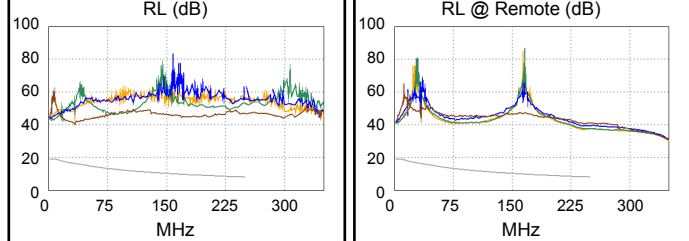

Compliant Network Standards:
10BASE-T   100BASE-TX   100BASE-T4
1000BASE-T   2.5GBASE-T   5GBASE-T
ATM-25   ATM-51   ATM-155
100VG-AnyLan   TR-4   TR-16 Active
TR-16 Passive