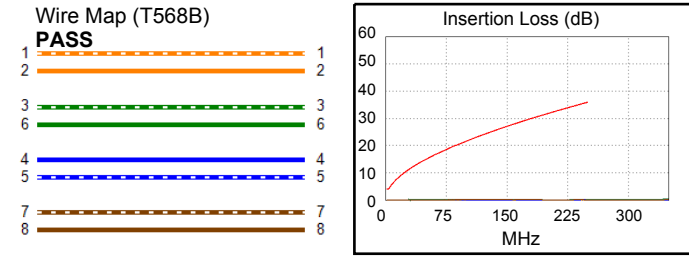

**Cable ID: PCF6-10CU-0025**

**Test Limit: ISO11801 Channel Class E**  
Limits Version: V7.9  
Date / Time: 08/08/2025 10:29:24 AM  
Operator: QC  
**Headroom 13.7 dB (NEXT 3,6-4,5)**  
Cable Type: \*cat 6 S/FTP\*  
NVP: 76.0%

Length (ft), Limit 328	[Pair 1,2]	1
Prop. Delay (ns), Limit 555	[Pair 1,2]	1
Delay Skew (ns), Limit 50	[Pair 1,2]	0
Resistance (ohms), Limit 25.00	[Pair 7,8]	0.23
Insertion Loss Margin (dB)	[Pair 3,6]	35.8
Frequency (MHz)	[Pair 3,6]	250.0
Limit (dB)	[Pair 3,6]	35.9