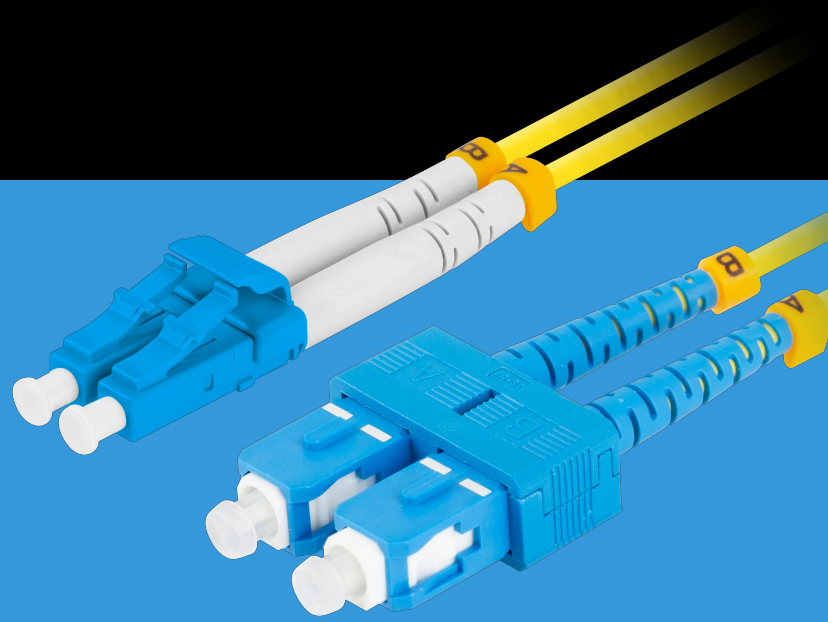

FO-SULU-SD11-0005-YE

# FIBER OPTIC PATCHCORD

## PRODUCT FEATURES:

- Low attenuation of connectors
- Repeatability of transmission parameters
- High bending radius
- Product compliance with IEC/ISO standards
- LSZH (Low Smoke Zero Halogen) outer coating

## PRODUCT SPECIFICATION:

Connectors	LC, SC
Cable length	50 cm
Polishing standard	UPC
Fiber optic type	G657A1
Fiber Type	Single-Mode
Fiber diameter	9/125
Cable Construction	Duplex
Cable diameter	3 mm
Coating material	LSZH
Insertion loss	0,2 dB
Return loss	60 dB
Environment temperature	from -40 up to 85 °C
Minimum bend radius	10
Colour	Yellow