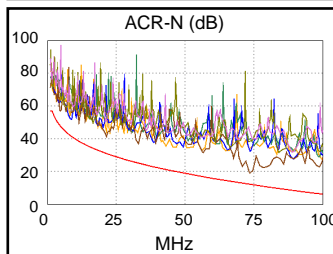

Length (ft), Limit 328	[Pair 78]	329
Prop. Delay (ns), Limit 555	[Pair 45]	519
Delay Skew (ns), Limit 50	[Pair 45]	34
Resistance (ohms)	[Pair 36]	18.6
Insertion Loss Margin (dB)	[Pair 45]	4.4
Frequency (MHz)	[Pair 45]	100.0
Limit (dB)	[Pair 45]	24.0

Wire Map (T568B)  
**PASS**

Worst Case Margin Worst Case Value

PASS	MAIN	SR	MAIN	SR
Worst Pair	36-45	36-45	36-45	36-45
<b>NEXT (dB)</b>	2.9	4.9	2.9	4.9
Freq. (MHz)	73.8	75.8	73.8	75.8
Limit (dB)	32.4	32.2	32.4	32.2
Worst Pair	36	36	36	36
<b>PS NEXT (dB)</b>	5.8	7.6	5.8	7.6
Freq. (MHz)	73.8	75.8	73.8	75.8
Limit (dB)	29.4	29.2	29.4	29.2

PASS	MAIN	SR	MAIN	SR
Worst Pair	12-78	12-78	12-78	12-78
<b>ACR-F (dB)</b>	20.1	20.2	20.9	20.6
Freq. (MHz)	18.5	20.0	97.3	93.8
Limit (dB)	32.1	31.4	17.6	18.0
Worst Pair	12	12	12	12
<b>PS ACR-F (dB)</b>	21.3	21.4	23.6	22.7
Freq. (MHz)	1.0	1.0	100.0	99.5
Limit (dB)	54.4	54.4	14.4	14.4

N/A	MAIN	SR	MAIN	SR
Worst Pair	36-45	36-45	36-45	36-45
<b>ACR-N (dB)</b>	6.6	7.9	6.6	8.7
Freq. (MHz)	73.8	5.0	73.8	75.8
Limit (dB)	12.0	47.0	12.0	11.5
Worst Pair	45	36	45	36
<b>PS ACR-N (dB)</b>	9.6	10.1	9.6	11.5
Freq. (MHz)	73.8	5.0	73.8	75.8
Limit (dB)	9.0	44.0	9.0	8.5