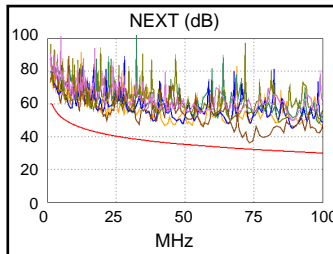

Length (ft), Limit 328	[Pair 78]	329
Prop. Delay (ns), Limit 555	[Pair 45]	519
Delay Skew (ns), Limit 50	[Pair 45]	34
Resistance (ohms)	[Pair 36]	18.6
Insertion Loss Margin (dB)	[Pair 45]	4.4
Frequency (MHz)	[Pair 45]	100.0
Limit (dB)	[Pair 45]	24.0

Wire Map (T568B)  
**PASS**

Worst Case Margin Worst Case Value

PASS	MAIN	SR	MAIN	SR
Worst Pair	36-45	36-45	36-45	36-45
<b>NEXT (dB)</b>	2.9	4.9	2.9	4.9
Freq. (MHz)	73.8	75.8	73.8	75.8
Limit (dB)	32.4	32.2	32.4	32.2
Worst Pair	36	36	36	36
<b>PS NEXT (dB)</b>	5.8	7.6	5.8	7.6
Freq. (MHz)	73.8	75.8	73.8	75.8
Limit (dB)	29.4	29.2	29.4	29.2

PASS	MAIN	SR	MAIN	SR
Worst Pair	12-78	12-78	12-78	12-78
<b>ACR-F (dB)</b>	20.1	20.2	20.9	20.6
Freq. (MHz)	18.5	20.0	97.3	93.8
Limit (dB)	32.1	31.4	17.6	18.0
Worst Pair	12	12	12	12
<b>PS ACR-F (dB)</b>	21.3	21.4	23.6	22.7
Freq. (MHz)	1.0	1.0	100.0	99.5
Limit (dB)	54.4	54.4	14.4	14.4