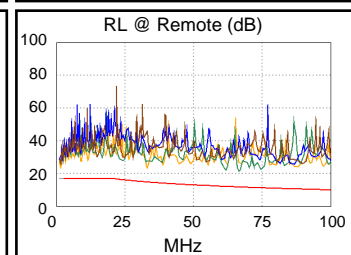

PASS	MAIN	SR	MAIN	SR
Worst Pair	12	12	12	36
RL (dB)	6.9	8.5	9.1	9.7
Freq. (MHz)	33.0	33.0	88.5	66.5
Limit (dB)	14.8	14.8	10.5	11.8