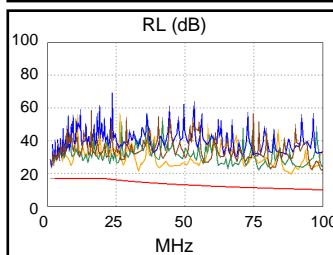

PASS	MAIN	SR	MAIN	SR
Worst Pair	12	12	12	36
RL (dB)	6.9	8.5	9.1	9.7
Freq. (MHz)	33.0	33.0	88.5	66.5
Limit (dB)	14.8	14.8	10.5	11.8