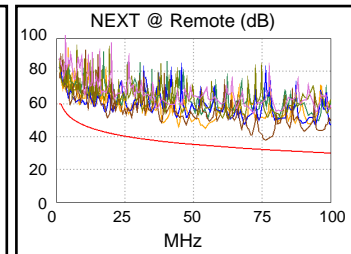

Length (ft), Limit 328	[Pair 78]	329
Prop. Delay (ns), Limit 555	[Pair 45]	519
Delay Skew (ns), Limit 50	[Pair 45]	34
Resistance (ohms)	[Pair 36]	18.6
Insertion Loss Margin (dB)	[Pair 45]	4.4
Frequency (MHz)	[Pair 45]	100.0
Limit (dB)	[Pair 45]	24.0

Wire Map (T568B)  
**PASS**

Worst Case Margin Worst Case Value

PASS	MAIN	SR	MAIN	SR
Worst Pair	36-45	36-45	36-45	36-45
<b>NEXT (dB)</b>	2.9	4.9	2.9	4.9
Freq. (MHz)	73.8	75.8	73.8	75.8
Limit (dB)	32.4	32.2	32.4	32.2
Worst Pair	36	36	36	36
<b>PS NEXT (dB)</b>	5.8	7.6	5.8	7.6
Freq. (MHz)	73.8	75.8	73.8	75.8
Limit (dB)	29.4	29.2	29.4	29.2

PASS	MAIN	SR	MAIN	SR
Worst Pair	12-78	12-78	12-78	12-78
<b>ACR-F (dB)</b>	20.1	20.2	20.9	20.6
Freq. (MHz)	18.5	20.0	97.3	93.8
Limit (dB)	32.1	31.4	17.6	18.0
Worst Pair	12	12	12	12
<b>PS ACR-F (dB)</b>	21.3	21.4	23.6	22.7
Freq. (MHz)	1.0	1.0	100.0	99.5
Limit (dB)	54.4	54.4	14.4	14.4