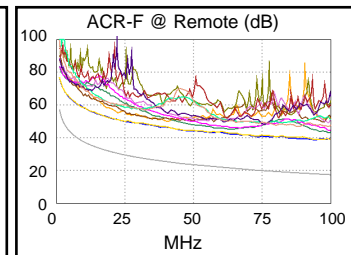

Length (ft), Limit 328	[Pair 78]	329
Prop. Delay (ns), Limit 555	[Pair 45]	519
Delay Skew (ns), Limit 50	[Pair 45]	34
Resistance (ohms)	[Pair 36]	18.6
Insertion Loss Margin (dB)	[Pair 45]	4.4
Frequency (MHz)	[Pair 45]	100.0
Limit (dB)	[Pair 45]	24.0

Wire Map (T568B)  
**PASS**

Worst Case Margin Worst Case Value

PASS	MAIN	SR	MAIN	SR
Worst Pair	36-45	36-45	36-45	36-45
<b>NEXT (dB)</b>	2.9	4.9	2.9	4.9
Freq. (MHz)	73.8	75.8	73.8	75.8
Limit (dB)	32.4	32.2	32.4	32.2
Worst Pair	36	36	36	36
<b>PS NEXT (dB)</b>	5.8	7.6	5.8	7.6
Freq. (MHz)	73.8	75.8	73.8	75.8
Limit (dB)	29.4	29.2	29.4	29.2

PASS	MAIN	SR	MAIN	SR
Worst Pair	12-78	12-78	12-78	12-78
<b>ACR-F (dB)</b>	20.1	20.2	20.9	20.6
Freq. (MHz)	18.5	20.0	97.3	93.8
Limit (dB)	32.1	31.4	17.6	18.0
Worst Pair	12	12	12	12
<b>PS ACR-F (dB)</b>	21.3	21.4	23.6	22.7
Freq. (MHz)	1.0	1.0	100.0	99.5
Limit (dB)	54.4	54.4	14.4	14.4

N/A	MAIN	SR	MAIN	SR
Worst Pair	36-45	36-45	36-45	36-45
<b>ACR-N (dB)</b>	6.6	7.9	6.6	8.7
Freq. (MHz)	73.8	5.0	73.8	75.8
Limit (dB)	12.0	47.0	12.0	11.5
Worst Pair	45	36	45	36
<b>PS ACR-N (dB)</b>	9.6	10.1	9.6	11.5
Freq. (MHz)	73.8	5.0	73.8	75.8
Limit (dB)	9.0	44.0	9.0	8.5