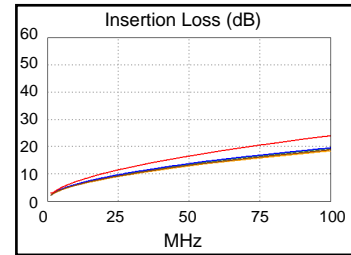

Worst Case Margin Worst Case Value