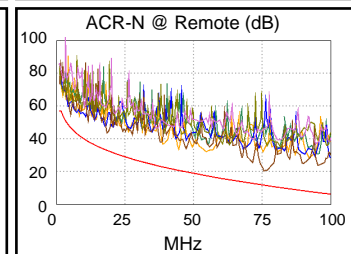

Length (ft), Limit 328	[Pair 78]	329
Prop. Delay (ns), Limit 555	[Pair 45]	519
Delay Skew (ns), Limit 50	[Pair 45]	34
Resistance (ohms)	[Pair 36]	18.6
Insertion Loss Margin (dB)	[Pair 45]	4.4
Frequency (MHz)	[Pair 45]	100.0
Limit (dB)	[Pair 45]	24.0

Wire Map (T568B)  
**PASS**

Worst Case Margin Worst Case Value

PASS	MAIN	SR	MAIN	SR
Worst Pair	36-45	36-45	36-45	36-45
<b>NEXT (dB)</b>	2.9	4.9	2.9	4.9
Freq. (MHz)	73.8	75.8	73.8	75.8
Limit (dB)	32.4	32.2	32.4	32.2
Worst Pair	36	36	36	36
<b>PS NEXT (dB)</b>	5.8	7.6	5.8	7.6
Freq. (MHz)	73.8	75.8	73.8	75.8
Limit (dB)	29.4	29.2	29.4	29.2

PASS	MAIN	SR	MAIN	SR
Worst Pair	12-78	12-78	12-78	12-78
<b>ACR-F (dB)</b>	20.1	20.2	20.9	20.6
Freq. (MHz)	18.5	20.0	97.3	93.8
Limit (dB)	32.1	31.4	17.6	18.0
Worst Pair	12	12	12	12
<b>PS ACR-F (dB)</b>	21.3	21.4	23.6	22.7
Freq. (MHz)	1.0	1.0	100.0	99.5
Limit (dB)	54.4	54.4	14.4	14.4

N/A	MAIN	SR	MAIN	SR
Worst Pair	36-45	36-45	36-45	36-45
<b>ACR-N (dB)</b>	6.6	7.9	6.6	8.7
Freq. (MHz)	73.8	5.0	73.8	75.8
Limit (dB)	12.0	47.0	12.0	11.5
Worst Pair	45	36	45	36
<b>PS ACR-N (dB)</b>	9.6	10.1	9.6	11.5
Freq. (MHz)	73.8	5.0	73.8	75.8
Limit (dB)	9.0	44.0	9.0	8.5