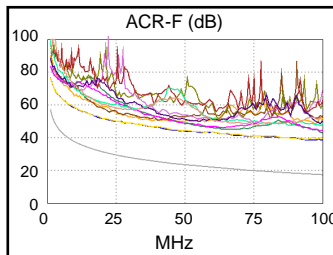

Length (ft), Limit 328	[Pair 78]	329
Prop. Delay (ns), Limit 555	[Pair 45]	519
Delay Skew (ns), Limit 50	[Pair 45]	34
Resistance (ohms)	[Pair 36]	18.6
Insertion Loss Margin (dB)	[Pair 45]	4.4
Frequency (MHz)	[Pair 45]	100.0
Limit (dB)	[Pair 45]	24.0

Wire Map (T568B)  
**PASS**

Worst Case Margin Worst Case Value

PASS	MAIN	SR	MAIN	SR
Worst Pair	36-45	36-45	36-45	36-45
<b>NEXT (dB)</b>	2.9	4.9	2.9	4.9
Freq. (MHz)	73.8	75.8	73.8	75.8
Limit (dB)	32.4	32.2	32.4	32.2
Worst Pair	36	36	36	36
<b>PS NEXT (dB)</b>	5.8	7.6	5.8	7.6
Freq. (MHz)	73.8	75.8	73.8	75.8
Limit (dB)	29.4	29.2	29.4	29.2

PASS	MAIN	SR	MAIN	SR
Worst Pair	12-78	12-78	12-78	12-78
<b>ACR-F (dB)</b>	20.1	20.2	20.9	20.6
Freq. (MHz)	18.5	20.0	97.3	93.8
Limit (dB)	32.1	31.4	17.6	18.0
Worst Pair	12	12	12	12
<b>PS ACR-F (dB)</b>	21.3	21.4	23.6	22.7
Freq. (MHz)	1.0	1.0	100.0	99.5
Limit (dB)	54.4	54.4	14.4	14.4

N/A	MAIN	SR	MAIN	SR
Worst Pair	36-45	36-45	36-45	36-45
<b>ACR-N (dB)</b>	6.6	7.9	6.6	8.7
Freq. (MHz)	73.8	5.0	73.8	75.8
Limit (dB)	12.0	47.0	12.0	11.5
Worst Pair	45	36	45	36
<b>PS ACR-N (dB)</b>	9.6	10.1	9.6	11.5
Freq. (MHz)	73.8	5.0	73.8	75.8
Limit (dB)	9.0	44.0	9.0	8.5