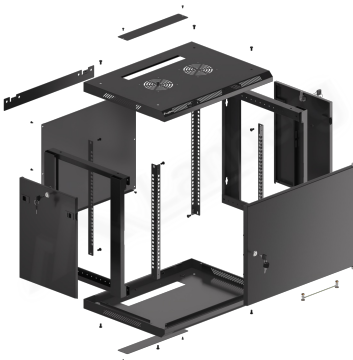

WF01-6409-00B

# RACK CABINET 19" WALL-MOUNT

## PRODUCT FEATURES:

- Made of high quality rolled steel
- Designed for self-assembly (FLAT PACK)
- Equipped with numbered mounting rails
- Has the ability to mount optional wheels
- Included wall mounting bracket
- Cable entry panel: top and bottom

## PRODUCT SPECIFICATION:

Type of cabinet	Wall mount
Size	19"
ICT Height	9 U
Assembly type	Self-assembly
Weatherproof rating	IP20
Working depth	379,5 mm
Standard	ANSI/EIA RS-310-D, DIN 41491/PART 1, DIN 41494/PART 7, ETSI, IEC297-2:1982
Maximum static load	60 kg
Front door types	Metal
Slot amount for fans	2
Colour	Black
Front door thickness	1 mm
Upper & lower panel thickness	1 mm
Side panel thickness	1 mm
Mounting rails thickness	1,5 mm
Other elements sheet thickness	1,2 mm
Depth	450 mm
Weight	19,72 kg
Included Accessories	User guide, Grounding cable, M6 screws, Mounting bracket, Front lock, Side locks, Set of assembly elements