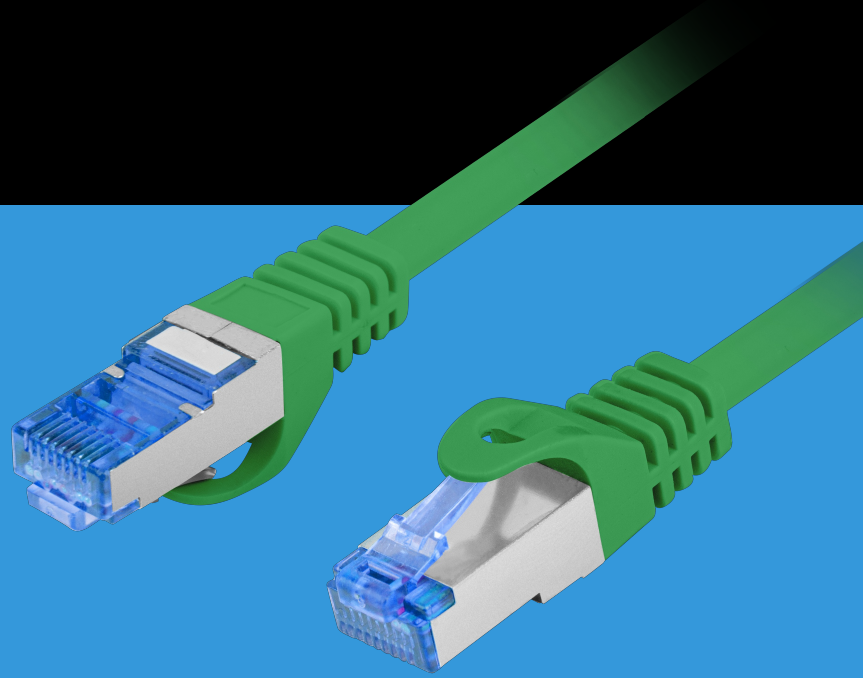

PCF6A-10CC-1500-G

# PATCH CABLE CAT.6A

## PRODUCT FEATURES:

- S/FTP shielding type – Aluminium braid on wire and each pair foiled additionally
- The coating is made of low-smoke and Halogen-free materials (LSZH)
- Category compliance confirmed by Fluke tester
- Stranded wires made from CCA

## PRODUCT SPECIFICATION:

Cable length	1 500 cm
ICT category	Cat. 6A
Shielding type	S/FTP
Colour	Green
AWG	26
External lagging	6 mm
Maximum operating frequency	up to 500 MHz
Material	Copper plated (CCA)